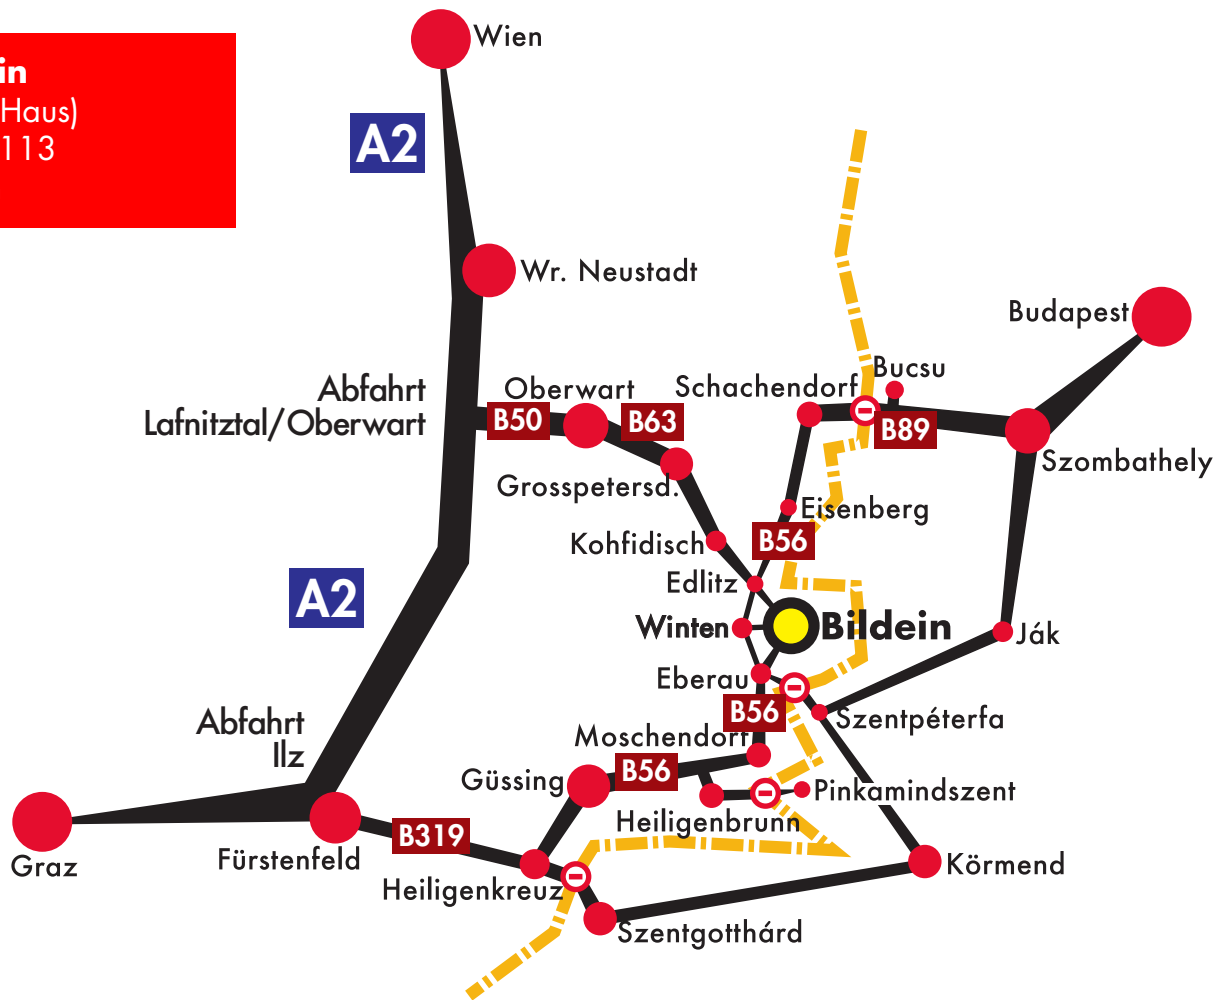

Stadl Bildein
 (=WeinKulturHaus)
 Hauptstraße 113
 7521 Bildein

Vienna (Wien)

 **A2** take **A2 / E59** head towards **Graz**
 pass by **Knoten Vösendorf**
 **E59** pass by **Knoten Guntramsdorf**
 pass by **Knoten Wiener Neustadt**
 pass by **Knoten Seebenstein**

 take the exit towards: **Exit 111: Lafnitztal, Oberwart**

 **B50** continue along **B50**
 passing along to **Markt Allhau**

 **B63** close to Oberwart, continue along **B63A to Großpetersdorf**
 close to Unterwart, continue along **B63 to Großpetersdorf**

Großpetersdorf: continue along Hauptstraße
 continue along **Güssinger Straße to Kleinpeterdorf**

pass **Kleinpetersdorf, Kleinzicken, Kotezicken**

pass **Kohfidisch**: exit Kohfidisch, **turn left to St. Kathrein/Edlitz**

pass **St. Kathrein**

 **B56** pass **Edlitz**: exit Edlitz, **turn left to Bildein**

Graz

 **A2** take **A2 / E59** head towards **Wien**
 **E59** pass by **Knoten Graz Ost**